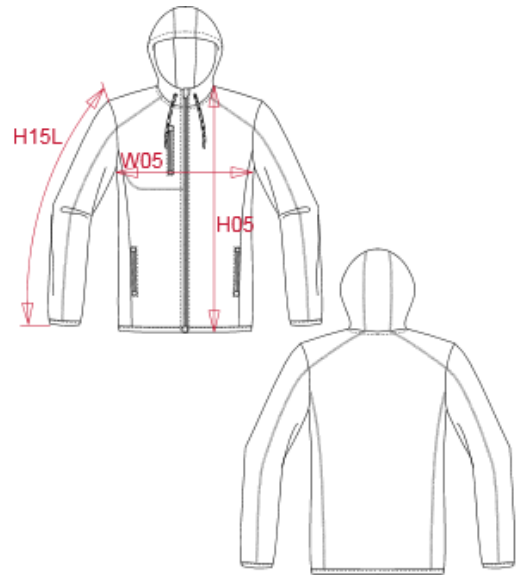

PROACT.®

REFERENCE : PA365

SIZES : S_M_L_XL_XXL_3XL_4XL

COMPOSITION :

Main fabric : Inside brushed polyester jersey - 345 100% polyester

Lining : Cotton single jersey (22/1) - 180 For hood lining and front & chest pockets sacks & garage 100%cotton

WEIGHT :

Main fabric : 345 gsm

Lining : 180 gsm

ARTICLE WEIGHT :

705 gr/pc

DESCRIPTION
Français : Veste capuche chinée homme
English : Men's heather hooded jacket
Nederlands : Men's heather hoodie
Deutsch : Herren-Hoodie aus Chiné
Español : Chaqueta jaspeada con capucha de hombre
Italiano : Giacca uomo screziata con cappuccio
Português : Casaco com capuz de homem mesclado

COLORS	PANTONE SERIGRAPHIE
Light grey melange	Based on 414C
Light royal blue melange	Based on 534C
Navy melange	Based on 432C
Dark grey melange	Based on 447C
Red melange	Based on 202C

MEASUREMENT							
Description	S	M	L	XL	XXL	3XL	4XL
H05 (M) Hauteur totale / Total height	69	71	73	75	77	79	81
W05 (M) 1/2 largeur poitrine / 1/2 chest width	51	54	57	60	63	66	69
H15L (M) Longueur manche longue / Long sleeve length	65	66,50	68	69,50	71	72,50	74

CARE LABEL

PACKING	
Box	15 pcs / box S => L:60cm W:40cm H:38cm GW:11.90kg NW:9.90kg M => L:60cm W:40cm H:38cm GW:12.00kg NW:10.00kg L => L:60cm W:40cm H:38cm GW:12.50kg NW:10.50kg XL => L:60cm W:40cm H:40cm GW:13.40kg NW:11.40kg XXL => L:60cm W:40cm H:40cm GW:14.10kg NW:12.10kg 3XL => L:60cm W:40cm H:40cm GW:14.90kg NW:12.90kg 4XL => L:60cm W:40cm H:40cm GW:15.50kg NW:13.50kg